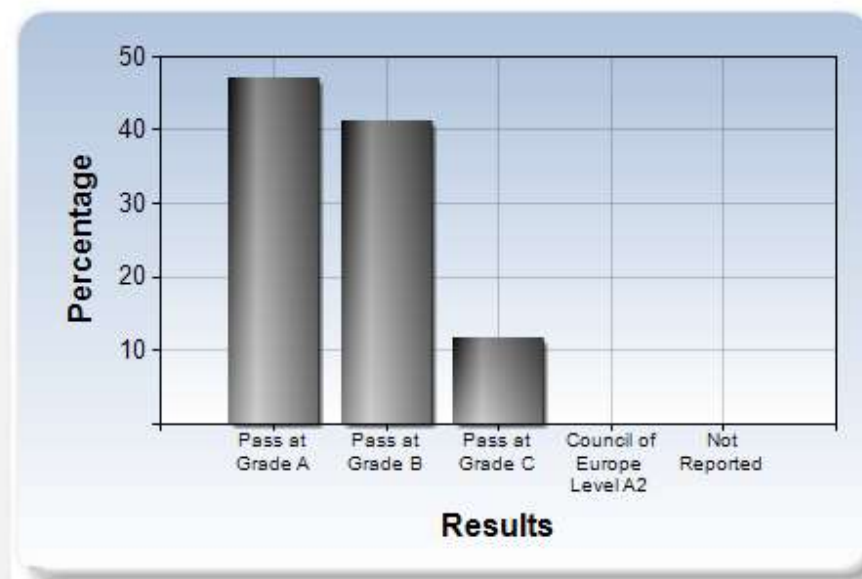

[Results](#) ▾ [Performance Reports](#) [My profile](#) ▾ [Help](#)

[▶ Results](#) ▶ [Session summary](#)

Valladolid Centre

Session summary

Search for results

Exam: ▾

Session: ▾

26 APRIL 2021 PET for Schools 2020

Results summary

100% of results released (17 of 17)

Result	Percentage
Percentage Pass at Grade A	47.06%
Percentage Pass at Grade B	41.18%
Percentage Pass at Grade C	11.76%
Percentage Council of Europe Level A2	0%
Percentage Not Reported	0%

Results distribution

[Enlarge graph](#)

The table and graph will not show candidates with X or Z results. However, you can still generate reports to see the results for these candidates.