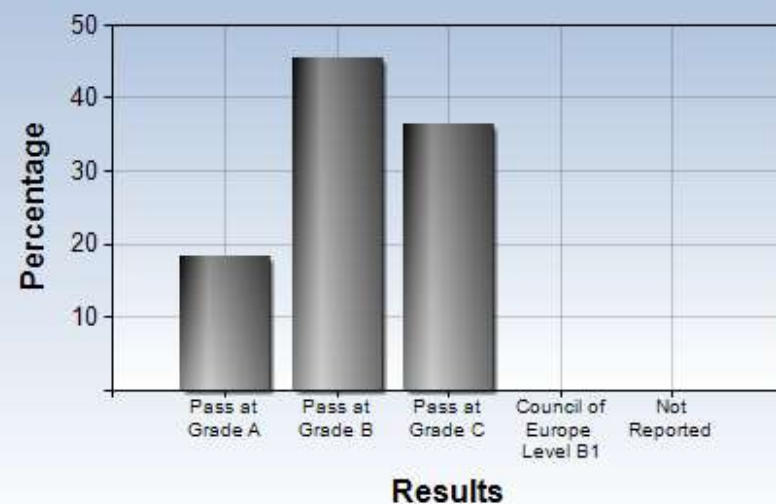

[Results](#)

[Performance Reports](#)

[My profile](#)

[Help](#)

[Results](#) ▶ [Session summary](#)

Valladolid Centre

Session summary

Search for results

Exam:

Session:

26 APRIL 2021 FCE for Schools*

Results summary

100% of results released (11 of 11)

Result	Percentage
Percentage Pass at Grade A	18.18%
Percentage Pass at Grade B	45.45%
Percentage Pass at Grade C	36.36%
Percentage Council of Europe Level B1	0%
Percentage Not Reported	0%

Results distribution

[Enlarge graph](#)

The table and graph will not show candidates with X or Z results. However, you can still generate reports to see the results for these candidates.