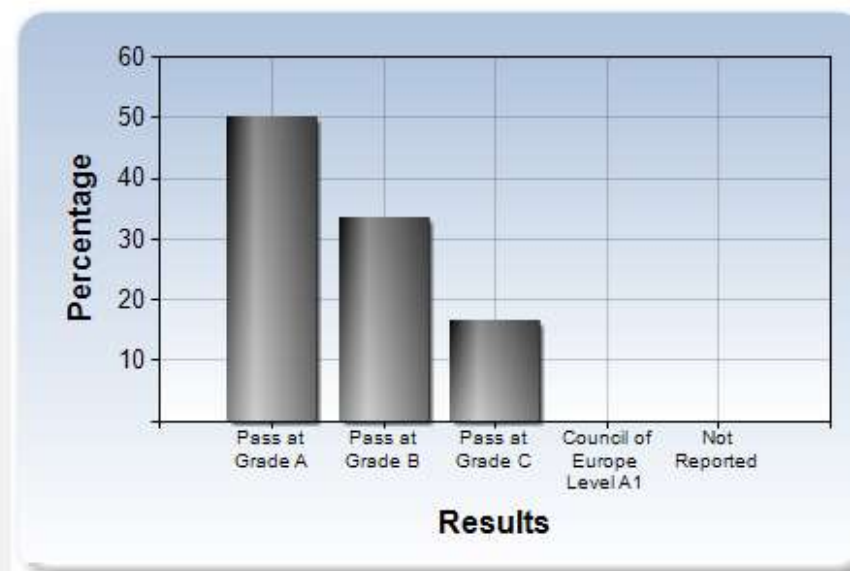

[Results](#) ▾

[Performance Reports](#)

[My profile](#) ▾

[Help](#)

[▶ Results](#) ▶ [Session summary](#)

Valladolid Centre

Session summary

Search for results

Exam: ▾

Session: ▾

26 APRIL 2021 KET for Schools 2020

Results summary

100% of results released (12 of 12)

Result	Percentage
Percentage Pass at Grade A	50%
Percentage Pass at Grade B	33.33%
Percentage Pass at Grade C	16.67%
Percentage Council of Europe Level A1	0%
Percentage Not Reported	0%

Results distribution

[Enlarge graph](#)

The table and graph will not show candidates with X or Z results. However, you can still generate reports to see the results for these candidates.